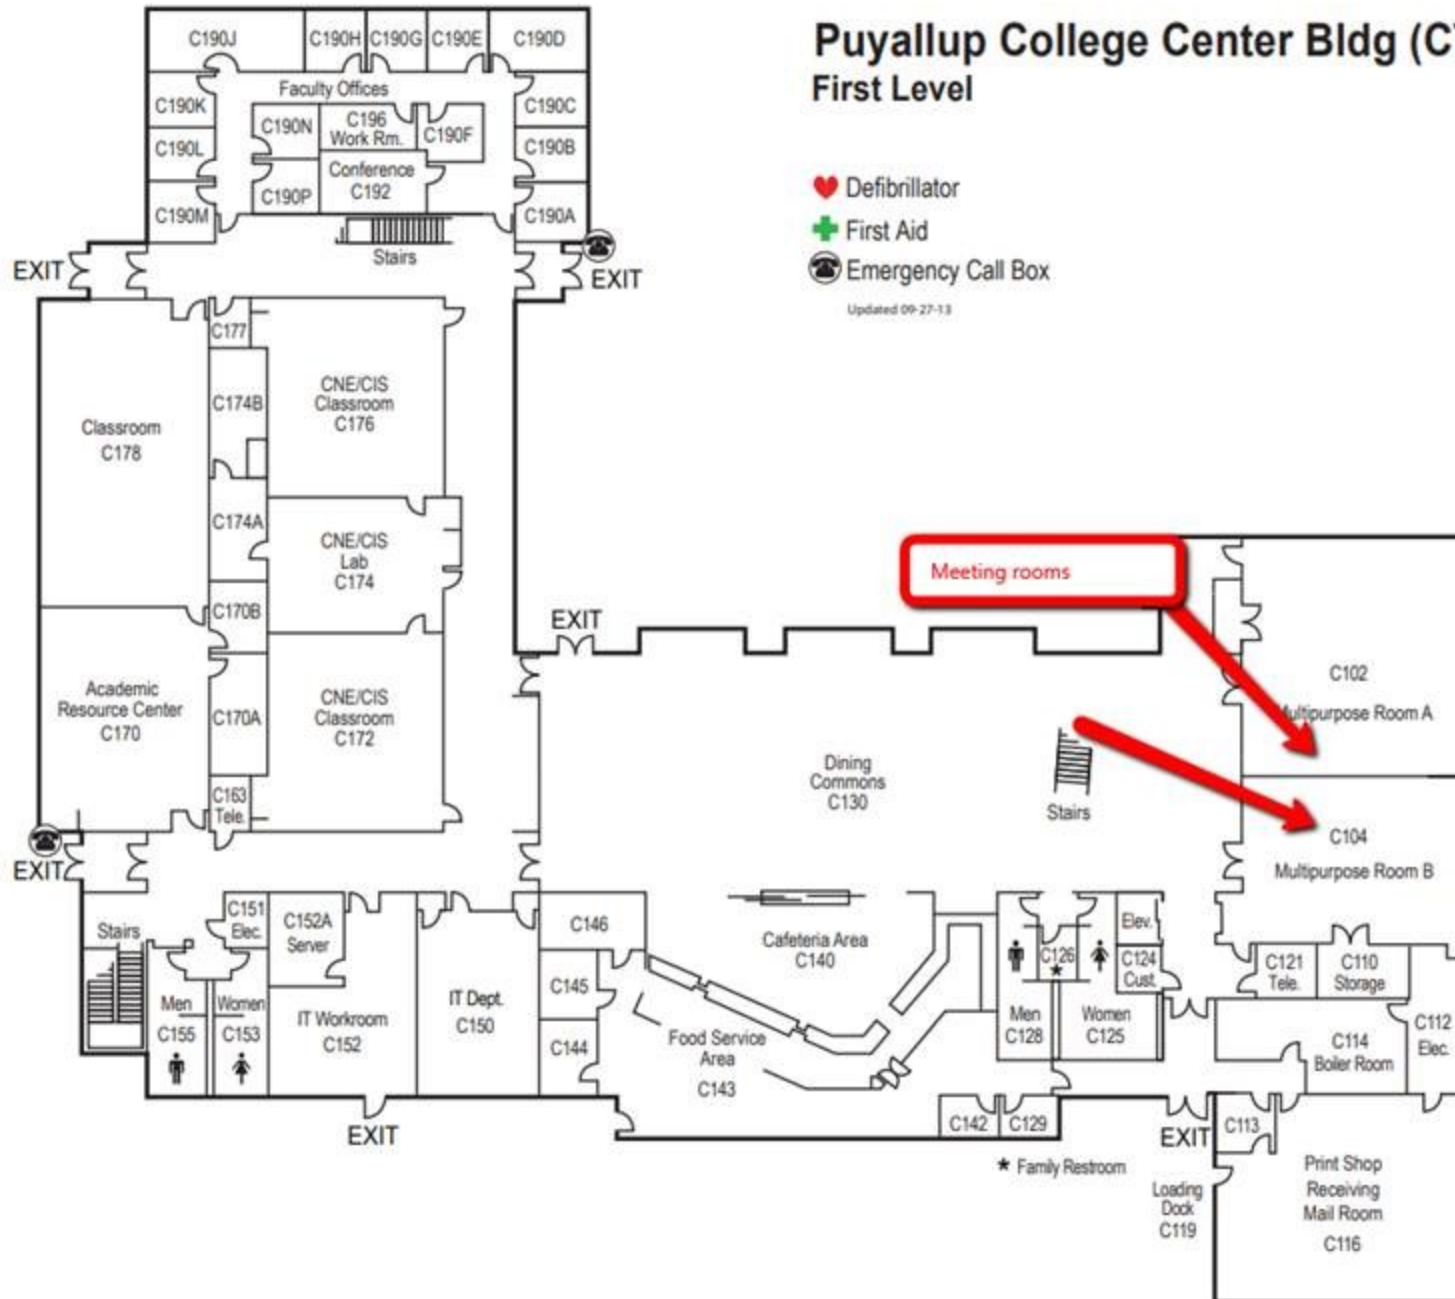

Puyallup College Center Bldg (CTR) First Level

Puyallup Campus Map

1601 39th Avenue SE, Puyallup, WA 98374

Welcome to Pierce College Puyallup. The Campus Map will help you locate classrooms and other areas of the college. If you have questions or need assistance, please ask. **Campus Safety: (253) 840-8481**

Please smoke in designated areas only (see map for locations).

IN CASE OF FIRE OR MEDICAL EMERGENCY CALL:
9-911 When using college telephones.
911 When using pay phones located on campus.

Parking here

Meeting location

Parking here

- LEV Low Emission Vehicles
- Smoking Shelter
- General Parking
- State Disabled Parking
- Carpool Parking
- Emergency Telephones (Contact with campus safety)
- Motorcycles
- Animal Relief Station (only service animals allowed in buildings)